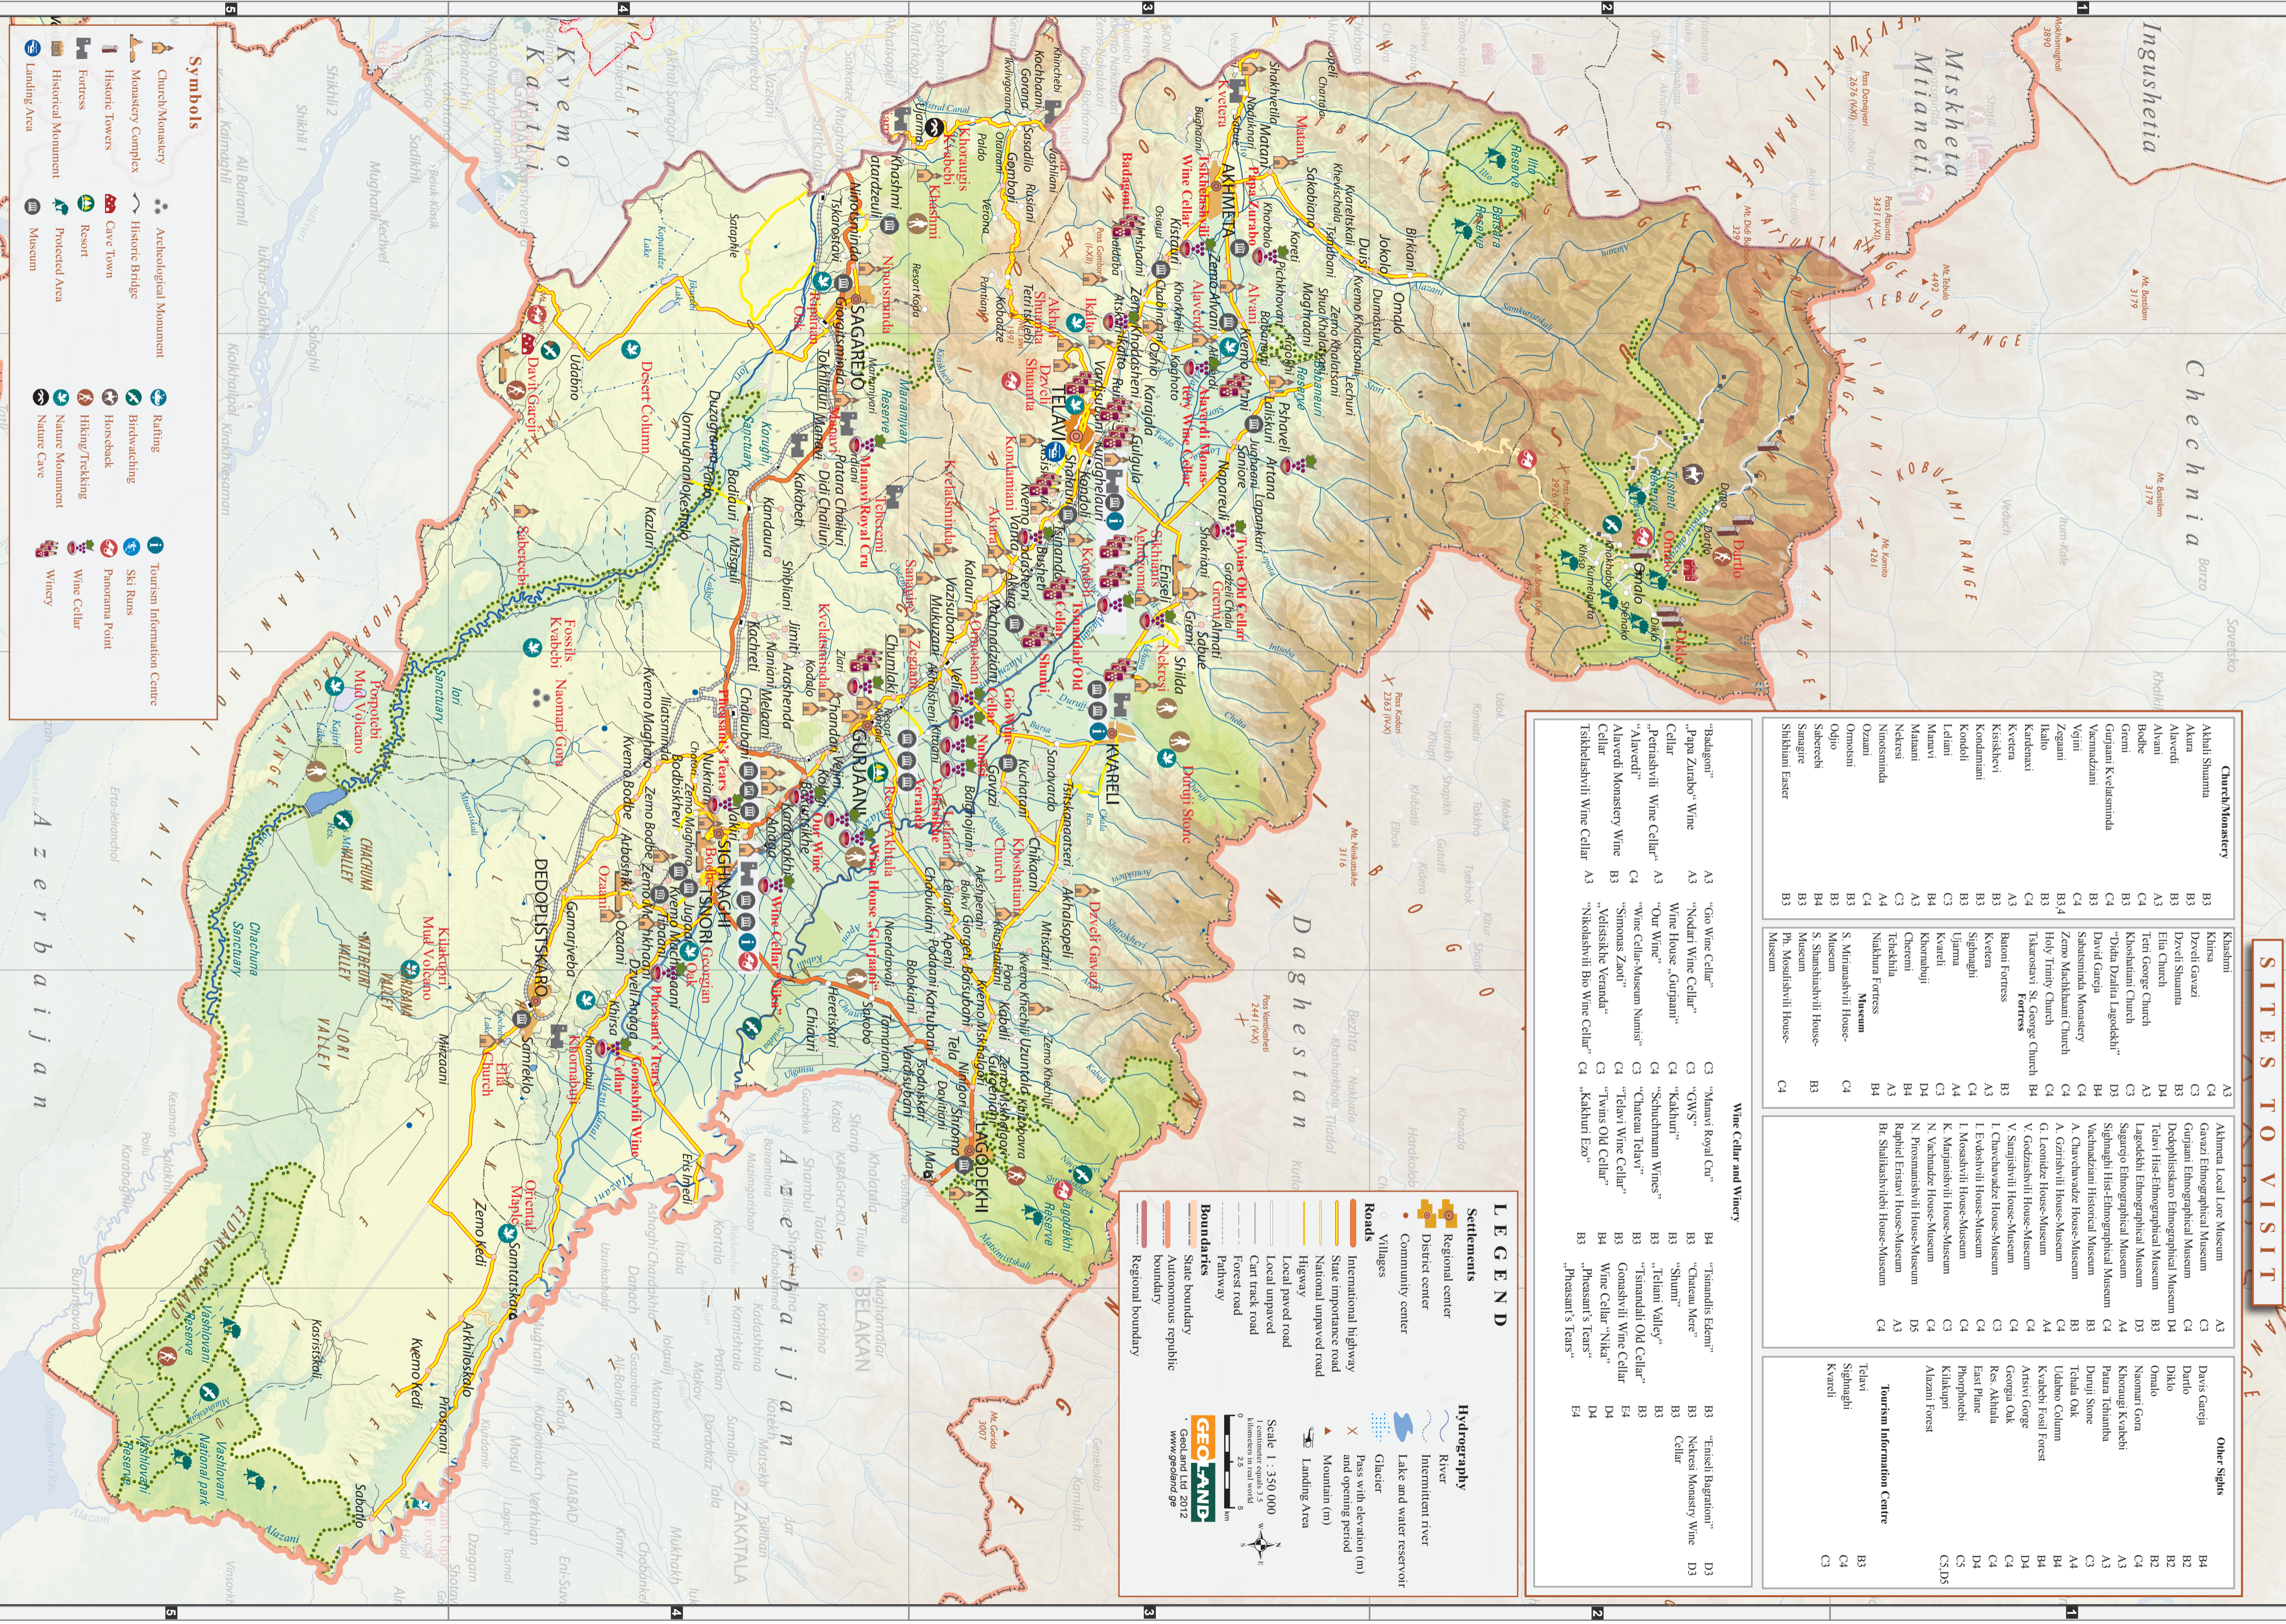

#### Boundaries

- State boundary
- Autonomous republic boundary
- Regional boundary

#### Hydrography

- River
- Intermittent river
- Lake and water reservoir
- Glacier
- Pass with elevation (m) and opening period
- Mountain (m)
- Landing Area

Scale 1 : 350 000  
0 2.5 5 Kilometers in real world  
0 2.5 5 Miles in real world

### Symbols

- Church/Monastery
- Monastery Complex
- Historic Towers
- Fortress
- Historical Monument
- Landing Area
- Archaeological Monument
- Historic Bridge
- Cave Town
- Resort
- Protected Area
- Museum

- Rating
- Birdwatching
- Horseback
- Hiking/Trekking
- Nature Monument
- Nature Cave
- Tourism Information Centre
- Ski Runs
- Panorama Point
- Wine Cellar
- Winery